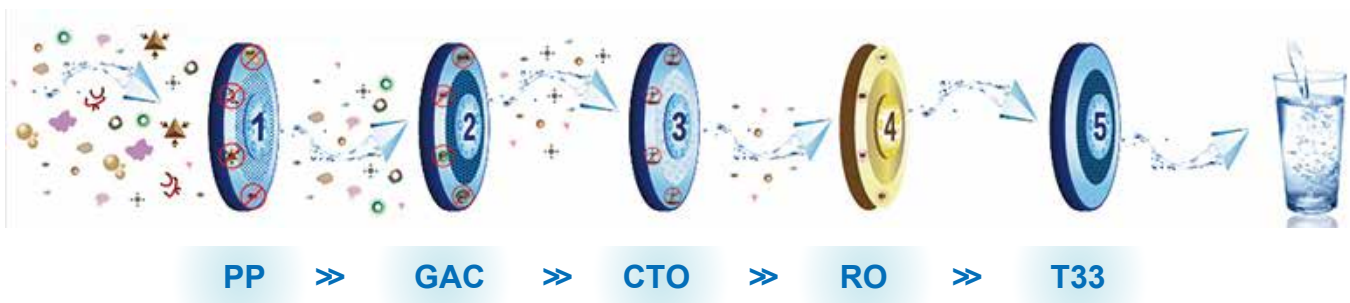

MS[®] Customized RO Water Purifier

— Smart Wi-Fi RO Water Purifier

Introduction

Membrane Solutions supplies professional customized water filtration solutions for you and provides safe and healthy drinking water by the leading technology. The new types of smart Wi-Fi RO water purifier use advanced reverse osmosis technology which can remove harmful microorganism, heavy metal, chlorine and other soluble salt effectively. Microcomputer system with Wi-Fi module can connect the water purifier to your phone via a network, so that you can monitor the operation and water quality anytime and anywhere.

5-stage Reverse Osmosis Filtration System

Smart Wi-Fi Function

Real-time water quality monitoring

Reminder of filter service life

Reminder of water consumption

Boosted temperature monitoring

Features

Type: RPWROQ75CD

Type: RPWROB400CD

- > High flow of 400 GPD without a pressure tank
- > Quick-connect bayonet style filters for good sealing and easier replacement
- > Rotate 90° and replace filter in 3 seconds
- > Reminder of filter replacement
- > Smart system with Wi-Fi module for remote monitoring